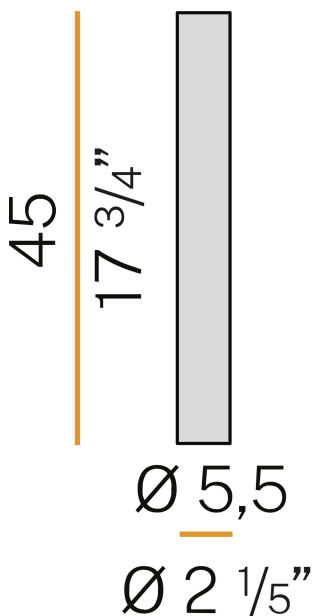

### Data sheet

CODE	P02717.045.1701
SYSTEM POWER CONSUMPTION	10W
EFFICACY	80.6lm/W
LIGHT SOURCE	LED
LIGHT SOURCE LIFETIME	L70 50.000h
COLOUR TEMPERATURE	2700K Ra>90
LIGHT DISTRIBUTION	flood
BEAM ANGLE	35°
POWER SUPPLY	220-240V AC
FREQUENCY	50/60Hz
ELECTRICAL CONFIGURATION	ON-OFF
DRIVER	integrated included
NOMINAL LUMINOUS FLUX	806lm
LUMEN OUTPUT	806lm
EFFICIENCY	100%
WEIGHT	0,85 Kg
PROTECTION DEGREE	IP20
COLOUR TOLLERANCES	SDCM 3
PACKING DIMENSIONS (CM)	14,0 x 65,0 x 14,0

### Technical drawing

### Polar diagram